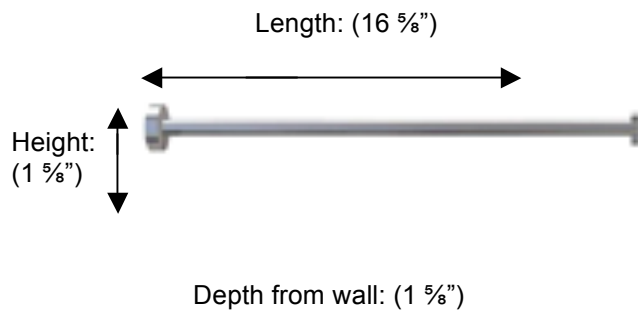

POMBO™

AXIS

PX147 Single Perpendicular Towel Rail, 16

**Description:**

Single Perpendicular Towel Rail, 16"

Finishes:

-  CR – Chrome
-  PV – Polished Brass
-  UB – Unlacquered Brass
-  MB – Matte Black
-  NI – Polished Nickel
-  ES – Satin Nickel
-  GD – Gold

Material:

Brass

Method of Attachment:

Direct to wall

Country of Origin:

Portugal

All Dimensions are approximate