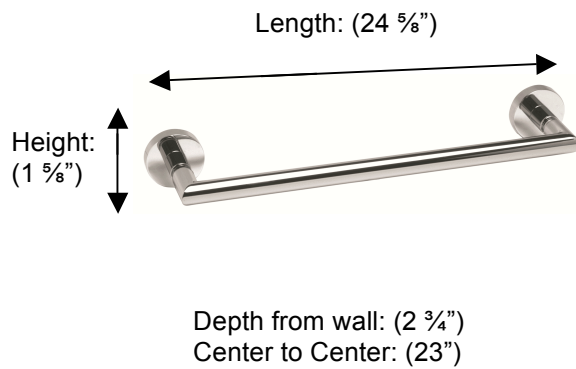

POMBO™

AXIS

PX146060 Towel Rail, 24"

Description:
Towel Rail, 24"

Finishes:

-  CR – Chrome
-  PV – Polished Brass
-  UB – Unlacquered Brass
-  MB – Matte Black
-  NI – Polished Nickel
-  ES – Satin Nickel
-  GD – Gold

Material:
Brass

Method of Attachment:
Direct to wall

Country of Origin:

Portugal

All Dimensions are approximate