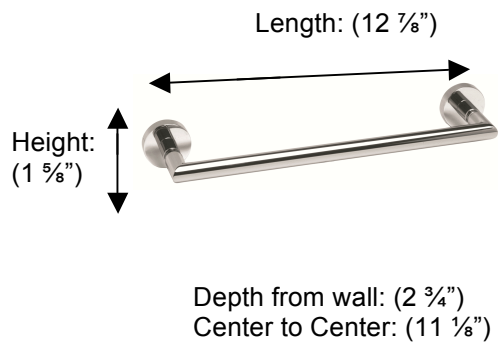

POMBO™

AXIS

PX146030 Towel Rail, 12

Description:
Towel Rail, 12"

Finishes:

-  CR – Chrome
-  PV – Polished Brass
-  UB – Unlacquered Brass
-  MB – Matte Black
-  NI – Polished Nickel
-  ES – Satin Nickel
-  GD – Gold

Material:
Brass

Method of Attachment:
Direct to wall

Country of Origin:

Portugal

All Dimensions are approximate