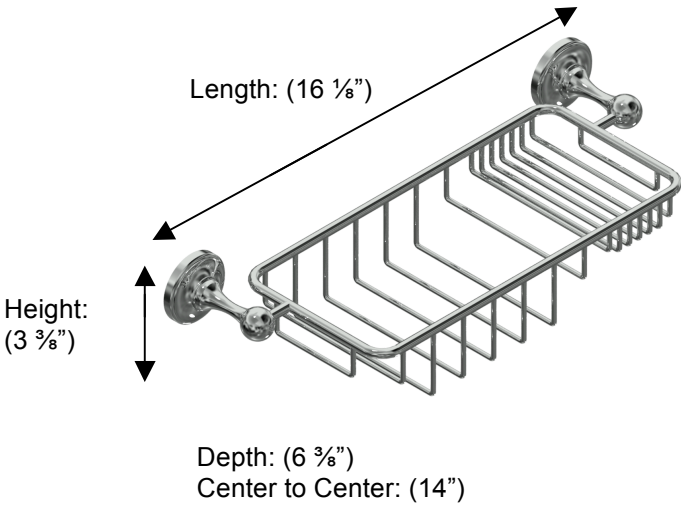

OLYMPIA

69382 Soap & Sponge Basket

Description:
Soap & Sponge Basket

Finishes:

- CR – Chrome
- PV – Polished Brass
- UB – Unlacquered Brass
- NI – Polished Nickel
- ES – Satin Nickel
- GD – Gold

Material:
Brass

Backplate Diameter: (2 1/8")

Method of Fixing:
Direct to wall

Country of Origin:	Portugal
---------------------------	----------

All Dimensions are approximate