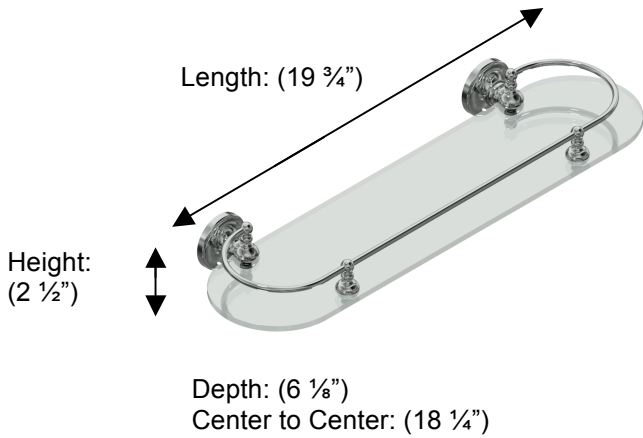

# OLYMPIA 69365 Glass Shelf

**Description:**

Glass Shelf with Gallery

**Finishes:**

- CR – Chrome
- PV – Polished Brass
- UB – Unlacquered Brass
- NI – Polished Nickel
- ES – Satin Nickel
- GD – Gold

**Material:**

Brass  
Clear glass

**Backplate Diameter:** (2 1/8")

**Method of Fixing:**

Direct to wall

<b>Country of Origin:</b>	Portugal
---------------------------	----------

All Dimensions are approximate