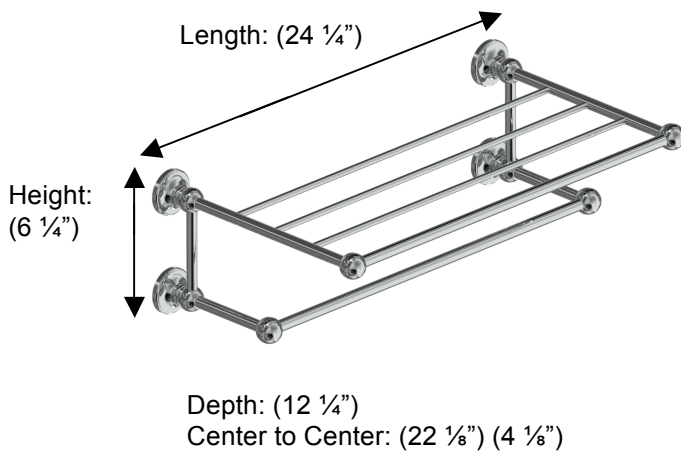

# OLYMPIA 693632 Towel Rack

**Description:**

Towel Rack

**Finishes:**

-  CR – Chrome
-  PV – Polished Brass
-  UB – Unlacquered Brass
-  NI – Polished Nickel
-  ES – Satin Nickel
-  GD – Gold

**Material:**

Brass

**Backplate Diameter:** (2 1/8")

**Method of Fixing:**

Direct to wall

**Country of Origin:**

Portugal

All Dimensions are approximate