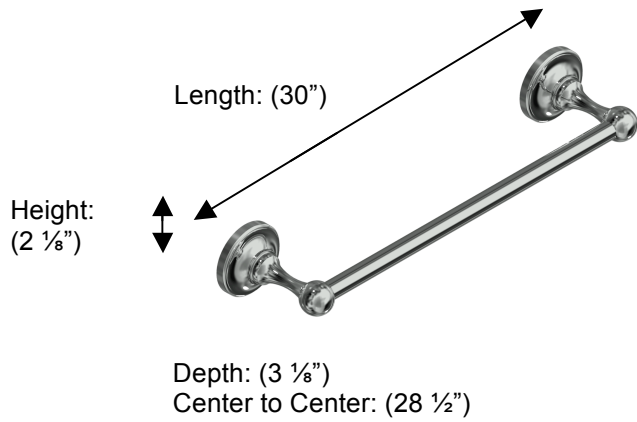

OLYMPIA 69348 Towel Rail, 30"

**Description:**

Towel Rail, 30"

Finishes:

-  CR – Chrome
-  PV – Polished Brass
-  UB – Unlacquered Brass
-  NI – Polished Nickel
-  ES – Satin Nickel
-  GD – Gold

Material:

Brass

Backplate Diameter: (2 1/8")

Method of Fixing:

Direct to wall

Country of Origin:

Portugal

All Dimensions are approximate