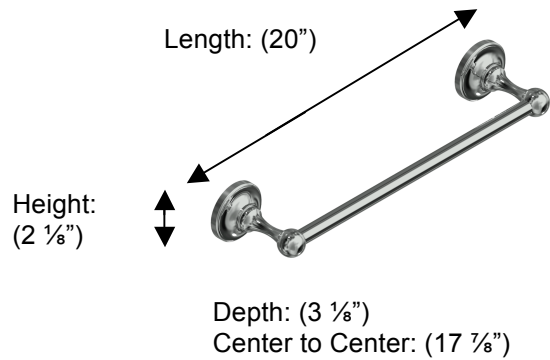

# OLYMPIA 69345 Towel Rail, 20"

**Description:**  
Towel Rail, 20"

**Finishes:**

-  CR – Chrome
-  PV – Polished Brass
-  UB – Unlacquered Brass
-  NI – Polished Nickel
-  ES – Satin Nickel
-  GD – Gold

**Material:**  
Brass

**Backplate Diameter:** (2 1/8")

**Method of Fixing:**  
Direct to wall

**Country of Origin:**

Portugal

All Dimensions are approximate