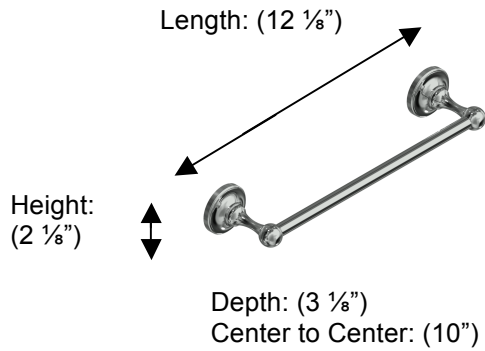

OLYMPIA 69343 Towel Rail, 12"

Description:
Towel Rail, 12"

Finishes:

-  CR – Chrome
-  PV – Polished Brass
-  UB – Unlacquered Brass
-  NI – Polished Nickel
-  ES – Satin Nickel
-  GD – Gold

Material:
Brass

Backplate Diameter: (2 1/8")

Method of Fixing:
Direct to wall

Country of Origin:

Portugal

All Dimensions are approximate