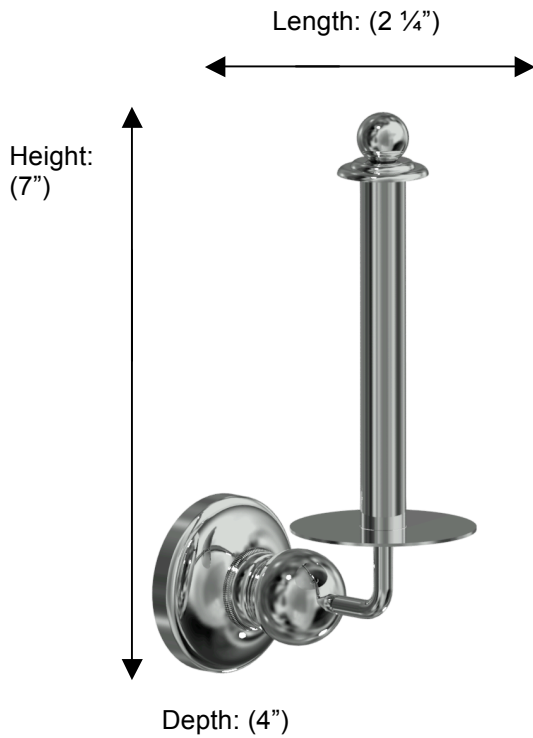

# OLYMPIA 69322 Spare Roll Holder

**Description:**  
Spare Roll Holder

**Finishes:**

- CR – Chrome
- PV – Polished Brass
- UB – Unlacquered Brass
- NI – Polished Nickel
- ES – Satin Nickel
- GD – Gold

**Material:**  
Brass

**Backplate Diameter:** (2 1/8")

**Method of Fixing:**  
Direct to wall

<b>Country of Origin:</b>	Portugal
	

All Dimensions are approximate