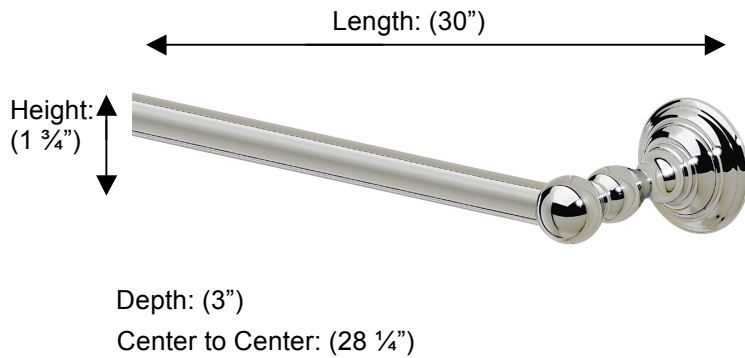

KINGSTON

66348 Towel Rail

Description:
Towel rail, 30"

Finishes:

-  CR – Chrome
-  PV – Polished Brass
-  UB – Unlacquered Brass
-  NI – Polished Nickel
-  ES – Satin Nickel
-  GD – Gold

Material:
Brass

Backplate Diameter: (1 3/4")

Method of Fixing:
Direct to wall

Country of Origin:

Portugal

All Dimensions are approximate