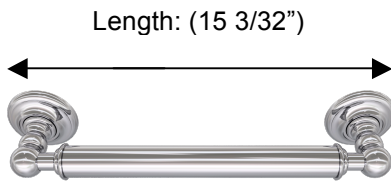

KINGSTON

66201 Grab Bar

Length: (15 3/32")
Depth: (3 1/16")
Center to Center: (12 11/32")
Ø Backplate: (2 3/4")
Ø Bar: (1 1/4")
ADA APPROVED

Description:
Grab Bar, 12"

Finishes:

-  CR – Chrome
-  PV – Polished Brass
-  UB – Unlacquered Brass
-  NI – Polished Nickel
-  ES – Satin Nickel
-  GD – Gold

Material:
Brass

Method of Fixing:
Direct to wall

Country of Origin:

Portugal