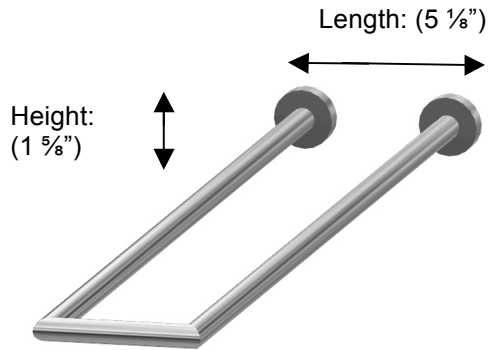

## 67577 Double Perpendicular Towel Rail

Depth: (14 1/8")

Center to Center: (0)

Ø Backplate: (1 5/8")

### Description:

Double Perpendicular Towel Rail

### Method of Fixing:

Direct to wall

Country of Origin:

Portugal

All Dimensions are approximate