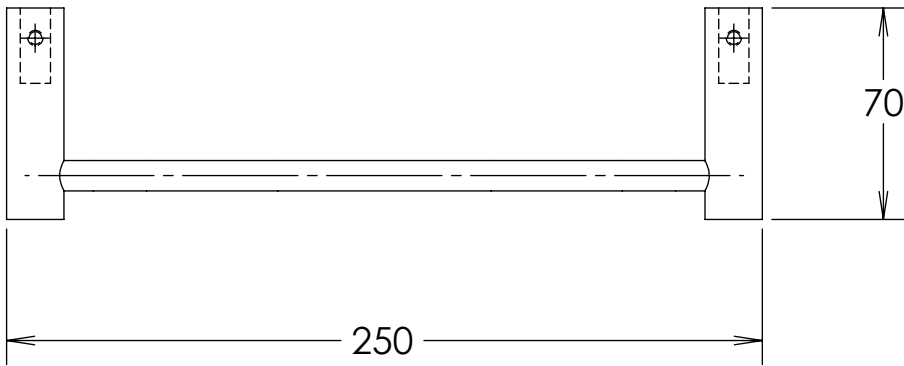

DRYWALL INTALLATION KIT (OPTIONAL)

ROUND OR SQUARE
BACKPLATE OPTION

TR-1950-C

Linnea[®]

800.219.2366 www.linnea-home.com