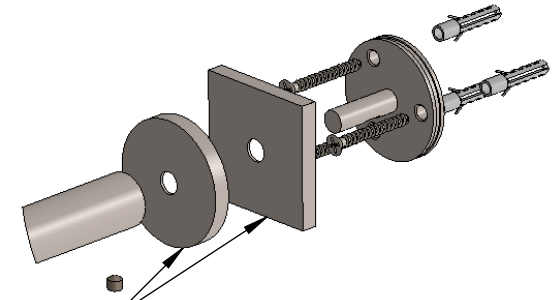

DRYWALL INTALLATION KIT (OPTIONAL)

ROUND OR SQUARE
BACKPLATE OPTION

TR-1950-C

Linnea[®]

800.219.2366 www.linnea-home.com