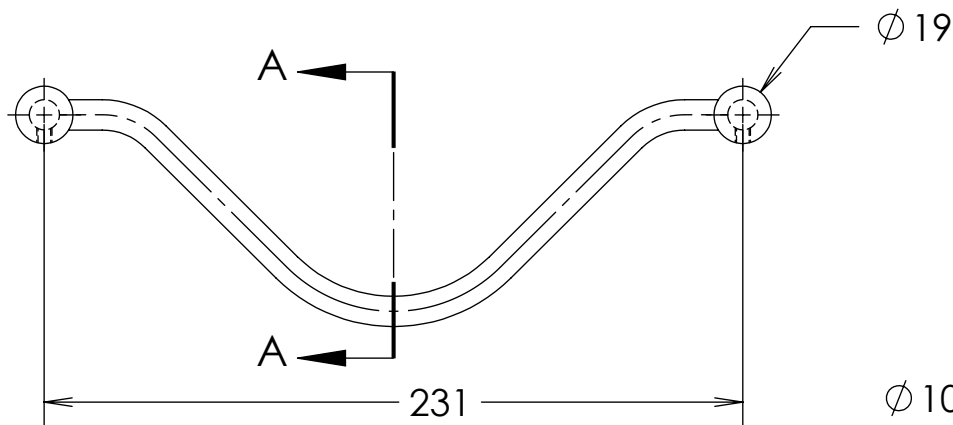

DRYWALL INTALLATION KIT (OPTIONAL)

ROUND OR SQUARE
BACKPLATE OPTION

TR-1950-C

Linnea[®]

800.219.2366 www.linnea-home.com