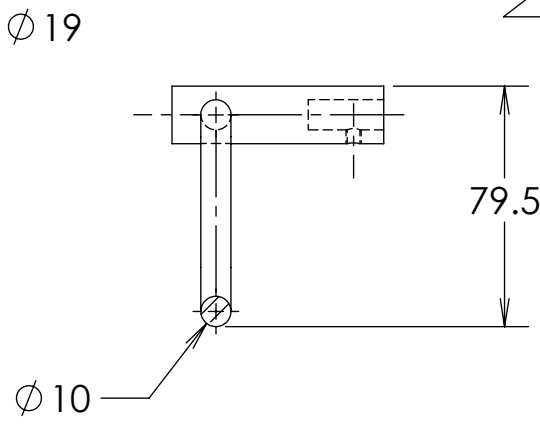

DRYWALL INTALLATION KIT (OPTIONAL)

ROUND OR SQUARE
BACKPLATE OPTION

TR-1950-C

Linnea[®]

800.219.2366 www.linnea-home.com