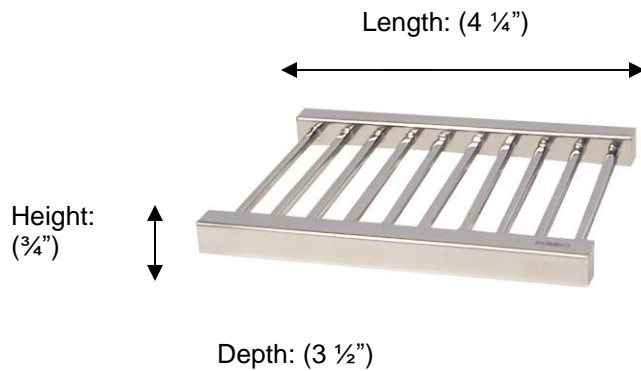

POMBO™

Tetris R PTR632 Soap Dish Holder

**Description:**

Freestanding Soap Dish Holder

Finishes:

CR – Chrome

NI – Polished Nickel

ES – Satin Nickel

Material:

Brass

Profile:

Square

Country of Origin:	Portugal
---------------------------	----------

All Dimensions are approximate