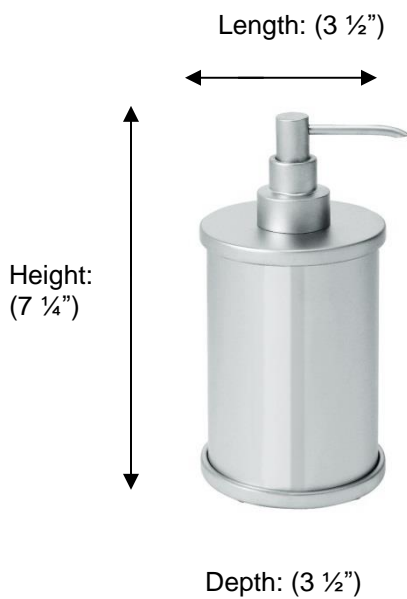

POMBO™

Scirocco

PSC631 Liquid Soap Dispenser

**Description:**

Freestanding Liquid Soap Dispenser

Finishes:

CR – Chrome

NI – Polished Nickel

ES – Satin Nickel

Material:

Brass

Country of Origin:	Portugal
---------------------------	----------

All Dimensions are approximate