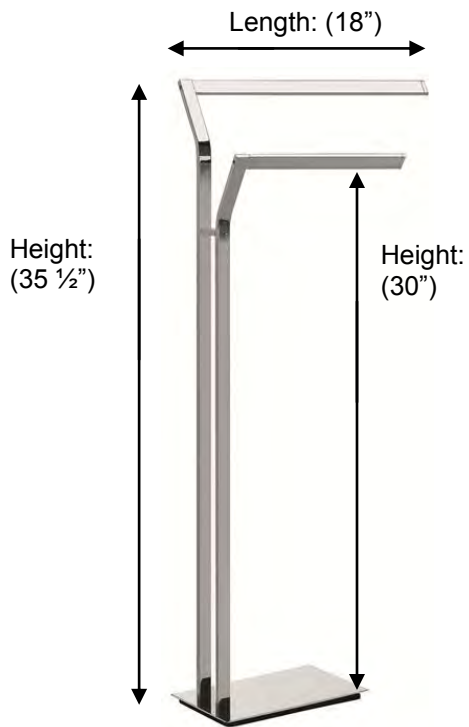

POMBO™

SENSIS

PS699 Freestanding Towel Rail

Overall Depth: (7 1/2")
Space between arms: (6 3/4")

Weighted Base: D6"x L10"

Description:
Freestanding Towel Rail

Finishes:
CR – Chrome
NI – Polished Nickel
ES – Satin Nickel

Material:
Brass

Country of Origin:

Portugal

All Dimensions are approximate