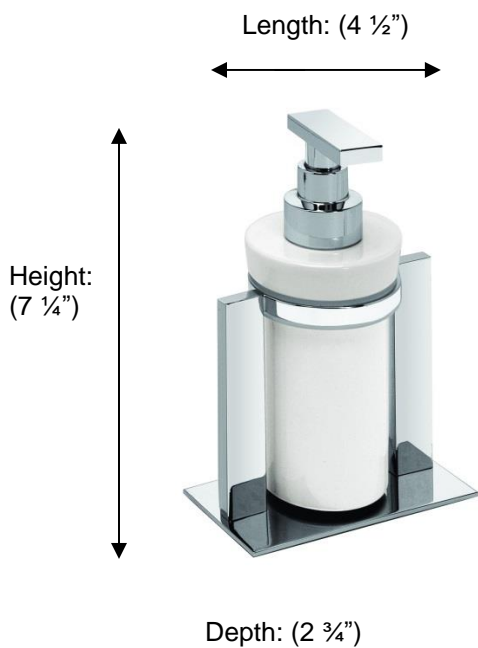

POMBO™

Sensis

PS631 Contemporary Liquid Soap Dispenser

**Description:**

Freestanding Liquid Soap Dispenser

Finishes:

CR – Chrome

NI – Polished Nickel

ES – Satin Nickel

Material:

Brass, Ceramic

Country of Origin:	Portugal
---------------------------	----------

All Dimensions are approximate