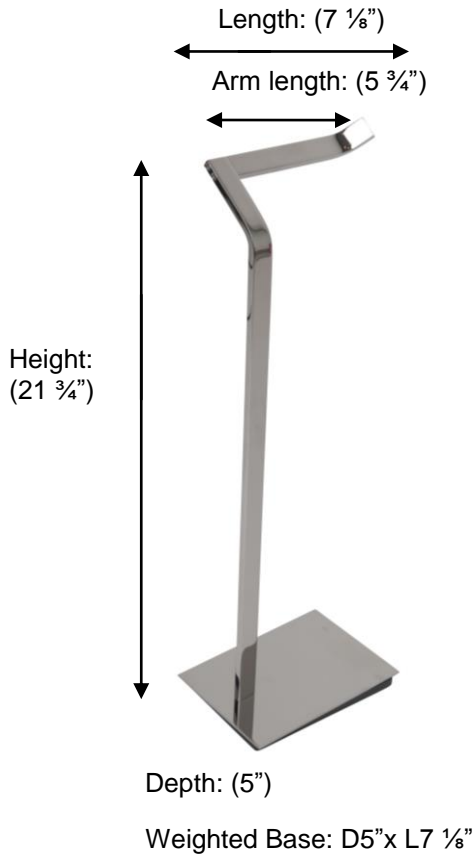

POMBO™

SENSIS

PS602 Freestanding TP holder

**Description:**

Freestanding TP holder

Finishes:

CR – Chrome

NI – Polished Nickel

ES – Satin Nickel

Material:

Brass

Country of Origin:	Portugal
---------------------------	----------

All Dimensions are approximate