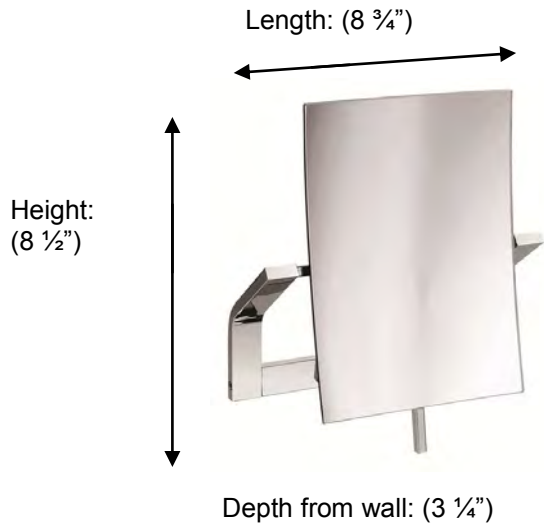

POMBO™

SENSIS

PS377 Wall mounted mirror

**Description:**

Wall mounted magnifying mirror

Magnification: x3

Finishes:

CR – Chrome

NI – Polished Nickel

ES – Satin Nickel

Material:

Brass

Method of Attachment:

Direct to wall

Country of Origin:	Portugal
---------------------------	----------

All Dimensions are approximate