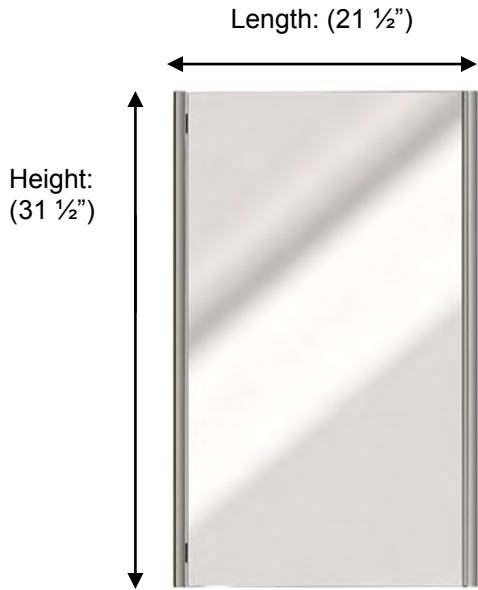

POMBO™

SENSIS

PS190 Wall mounted mirror

**Description:**

Wall mounted mirror

Finishes:

CR – Chrome

NI – Polished Nickel

ES – Satin Nickel

Material:

Brass

Glass

Attachment:

Direct to wall

Country of Origin:	Portugal
---------------------------	----------

All Dimensions are approximate