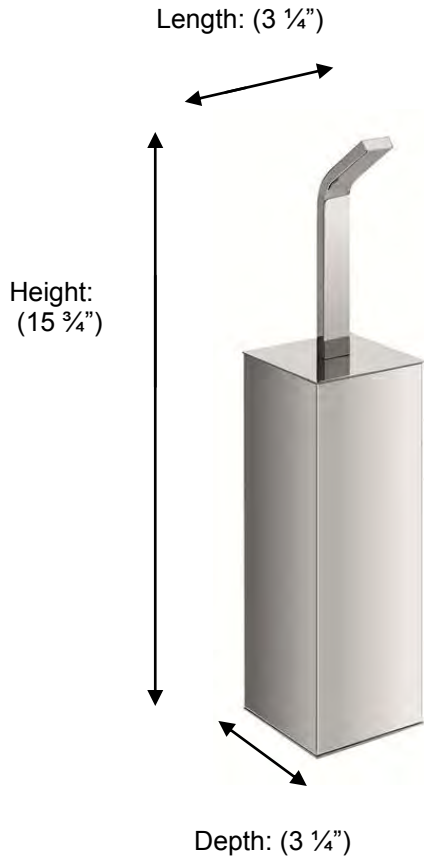

### PS167 Freestanding WC brush

**Description:**  
Freestanding WC brush

**Finishes:**  
CR – Chrome  
NI – Polished Nickel  
ES – Satin Nickel

**Material:**  
Brass  
Plastic brush & insert

<b>Country of Origin:</b>	Portugal
---------------------------	----------

All Dimensions are approximate