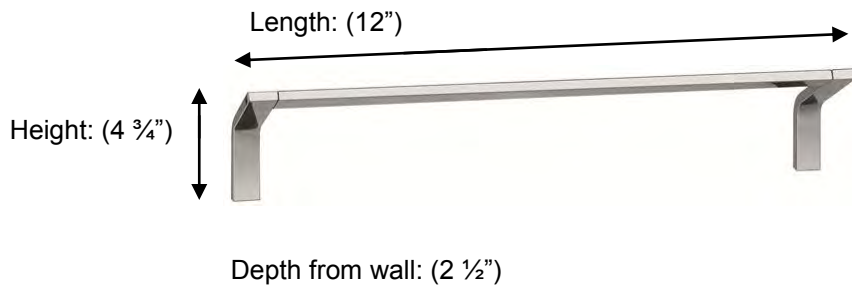

POMBO™

SENSIS

PS146030 Single Towel Rail

**Description:**

Single Towel Rail

Finishes:

CR – Chrome

NI – Polished Nickel

ES – Satin Nickel

Material:

Brass

Method of Attachment:

Direct to wall

Country of Origin:	Portugal
---------------------------	----------

All Dimensions are approximate