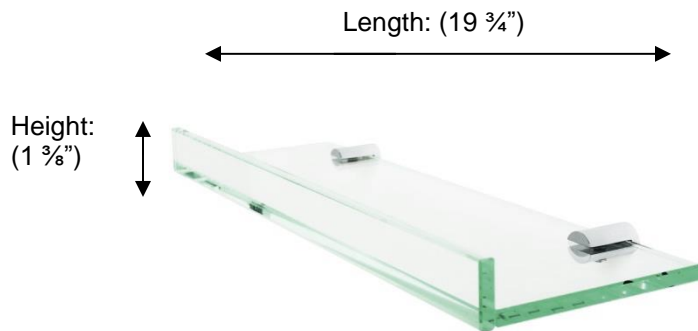

POMBO™

Archis PA126050 Glass Shelf

Depth: (4 1/2")
Lip height: (1")

**Description:**

Glass shelf with 1" front lip and round backplate

Finishes:

CR – Chrome
NI – Polished Nickel
ES – Satin Nickel

Material:

Brass
Glass

Method of Fixing:

Direct to wall

Profile:

Round

Country of Origin:	Portugal
---------------------------	----------

All Dimensions are approximate