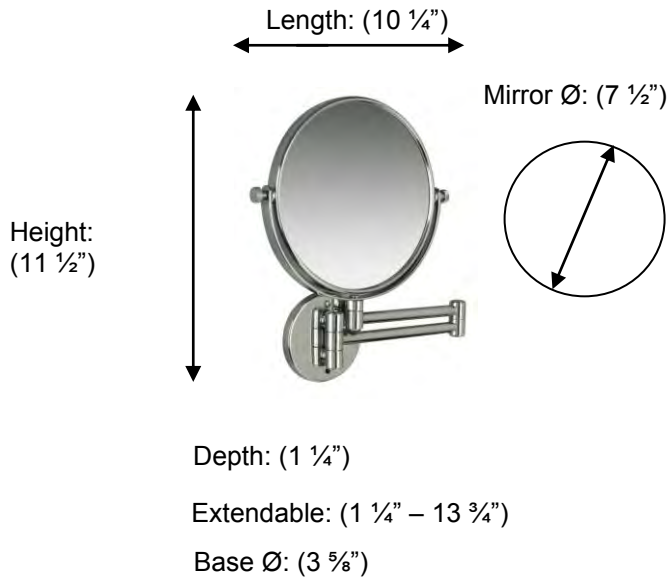

M8781 CONTEMPORARY WALL MOUNTED MIRROR

Description:

Contemporary wall mounted mirror

Magnification: 3x / regular mirror

Finishes:

CR – Chrome
NI – Polished Nickel
ES – Satin Nickel

Material:

Brass

Method of Attachment:

Direct to wall

Country of Origin:	United Kingdom
