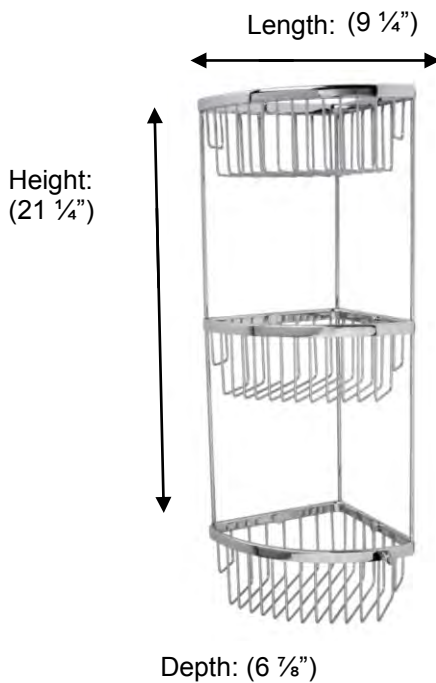

M875 Three Tier Corner Basket

Description:

Three Tier Corner Basket

Finishes:

CR - Chrome

Material:

Brass

Method of Attachment:

Direct to wall

Country of Origin:	United Kingdom
	

All Dimensions are approximate