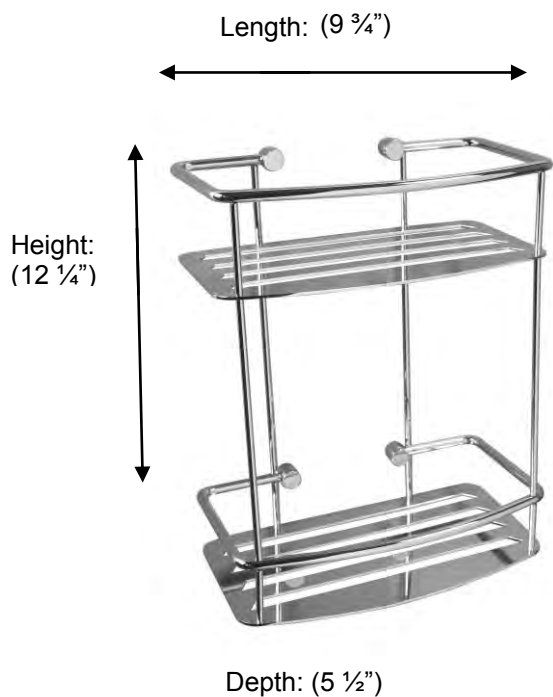

M871 D-Shape Two Tier Shower Shelf

Description:

D-Shape two tier shower shelf

Finishes:

CR – Chrome

Material:

Brass

Method of Attachment:

Direct to wall

Country of Origin:

United Kingdom