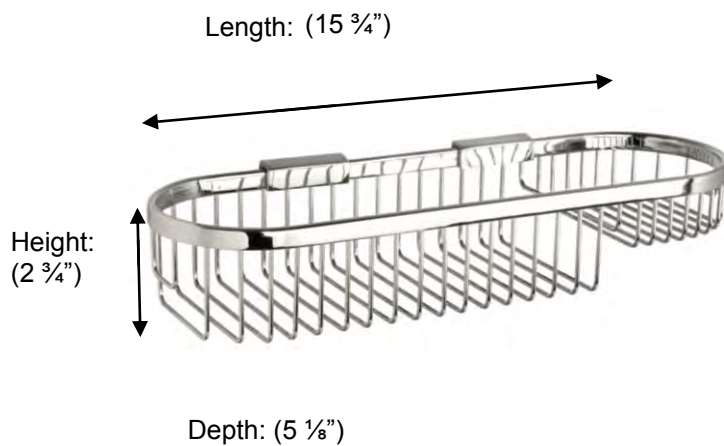

M869 Detachable Oval Basket, Large

Description:

Detachable Oval Basket, Large

Finishes:

CR – Chrome

Material:

Brass

Method of Attachment:

Direct to wall

Country of Origin:

United Kingdom