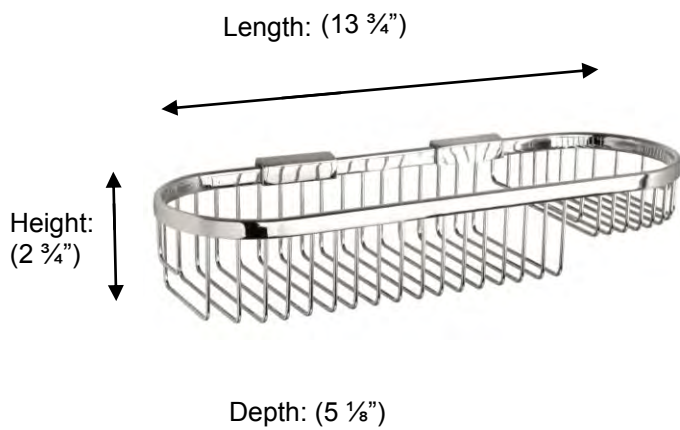

## M868 Detachable Oval Basket, Medium

**Description:**

Detachable Oval Basket, Medium

**Finishes:**

CR – Chrome

**Material:**

Brass

**Method of Attachment:**

Direct to wall

**Country of Origin:**

United Kingdom

All Dimensions are approximate