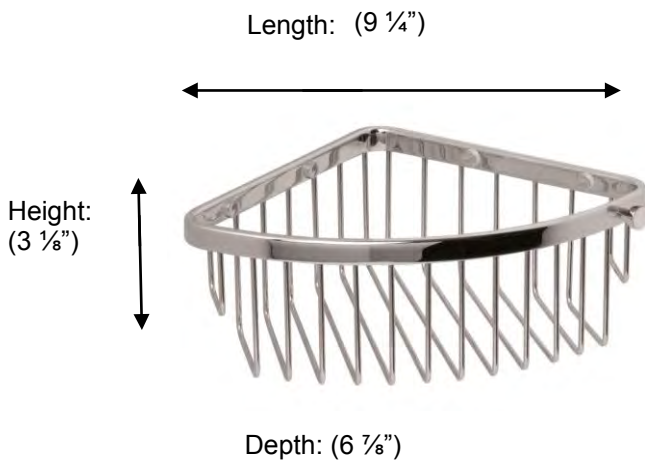

M856 Deep Corner Basket

Description:
Deep Corner Basket

Finishes:
CR - Chrome

Material:
Brass

Method of Attachment:
Direct to wall

Country of Origin:	United Kingdom
---------------------------	----------------