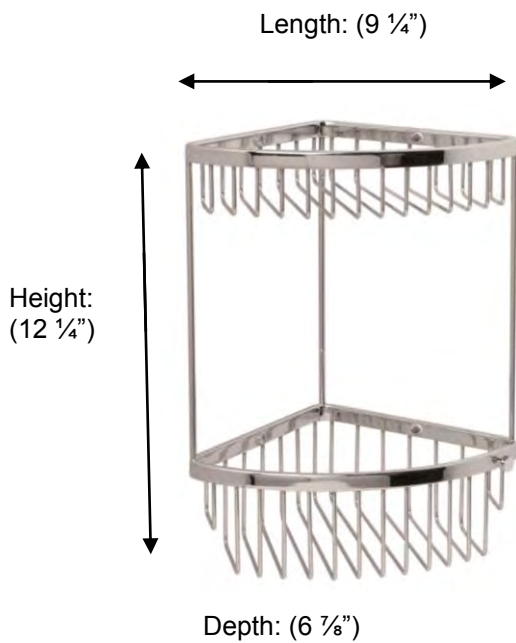

M855 Two Tier Corner Basket

Description:

Two Tier Corner Basket

Finishes:

CR - Chrome

Material:

Brass

Method of Attachment:

Direct to wall

Country of Origin:

United Kingdom