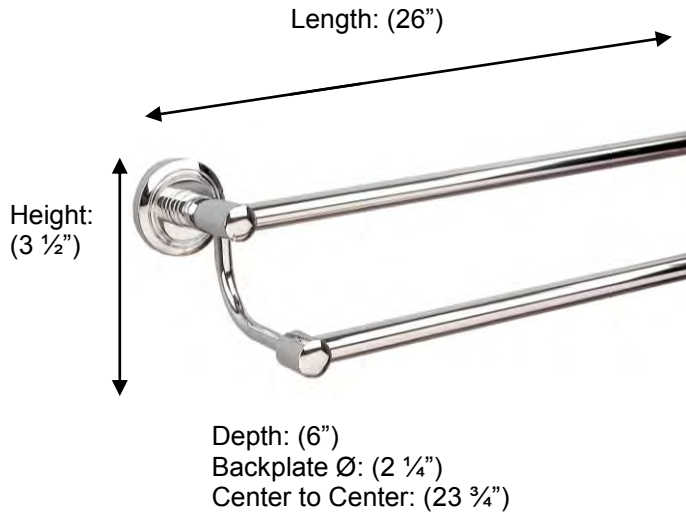

### M8027 Double Towel Rail, 26"

**Description:**  
Double Towel Rail, 26"

**Finishes:**  
CR – Chrome  
NI – Polished Nickel

**Material:**  
Brass

**Method of Attachment:**  
Direct to wall

<b>Country of Origin:</b>	United Kingdom
	