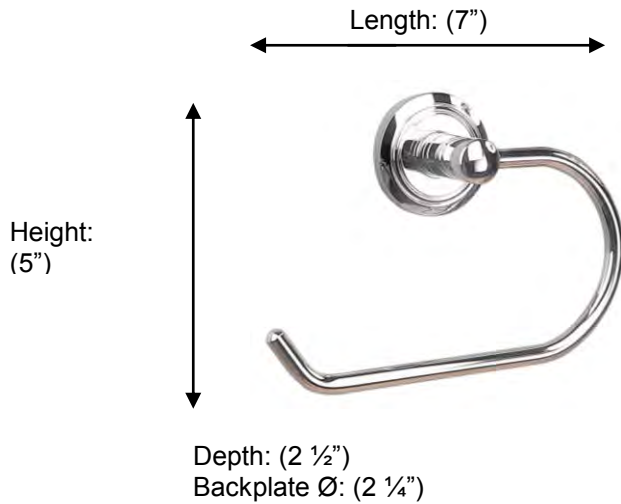

## M8010 Toilet Roll Holder

**Description:**  
Toilet Roll Holder

**Finishes:**  
CR – Chrome  
NI – Polished Nickel

**Material:**  
Brass

**Method of Attachment:**  
Direct to wall

<b>Country of Origin:</b>	United Kingdom
---------------------------	----------------