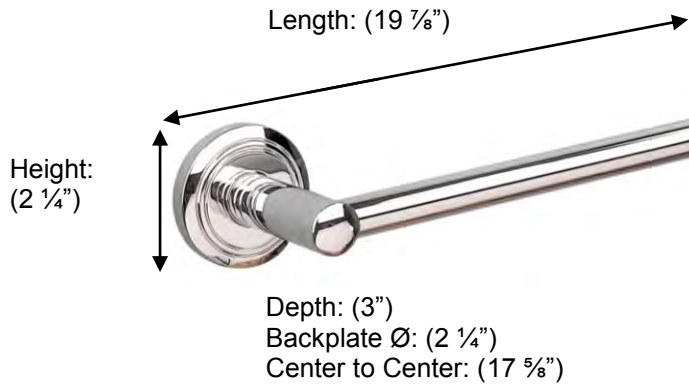

M8006 Towel Rail, 18"

Description:
Towel Rail, 18"

Finishes:
CR – Chrome
NI – Polished Nickel

Material:
Brass

Method of Attachment:
Direct to wall

Country of Origin:	United Kingdom
---------------------------	----------------