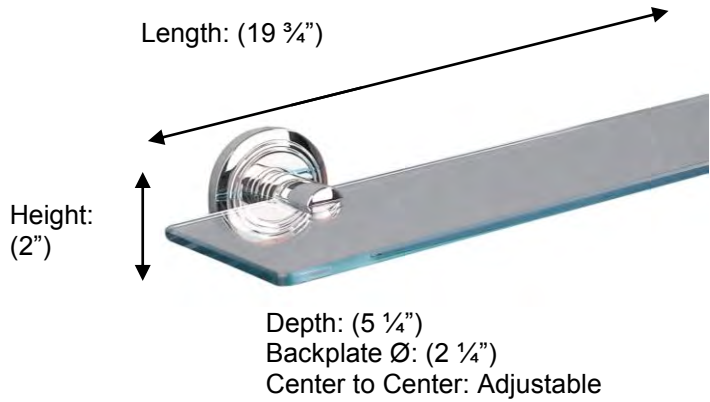

**M8002 Glass Shelf, 20"**

**Description:**  
Glass Shelf, 20"

**Finishes:**  
CR – Chrome  
NI – Polished Nickel

**Material:**  
Brass  
Tempered clear glass

**Method of Attachment:**  
Direct to wall

<b>Country of Origin:</b>	United Kingdom
	