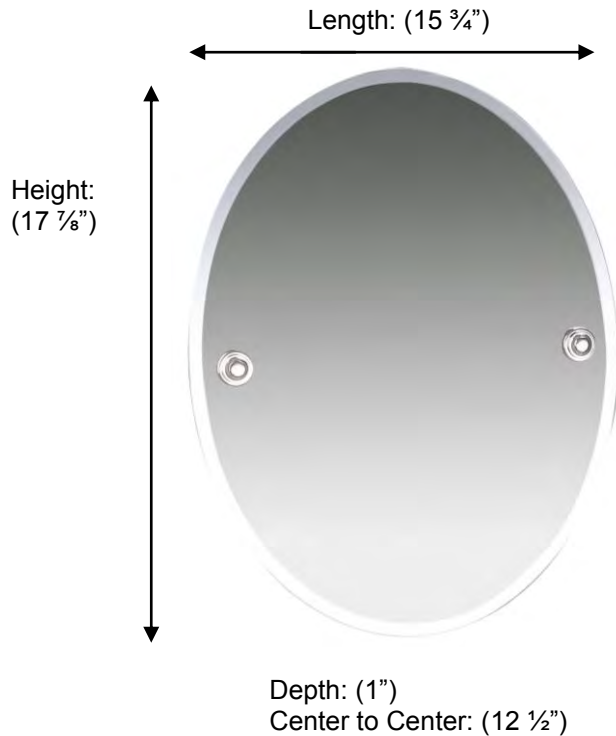

M8000 Wall Mirror

Description:

Wall mirror with fixing caps

Finishes:

CR – Chrome

NI – Polished Nickel

Material:

Brass, Glass

Method of Attachment:

Direct to wall

Country of Origin:

United Kingdom