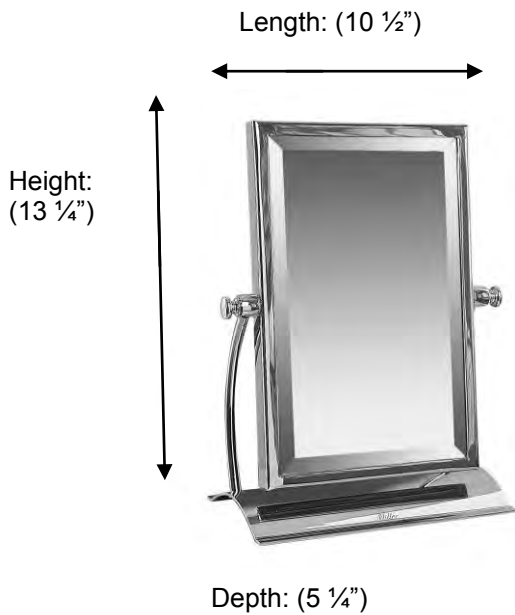

## M688 Single Sided Table Mirror

**Description:**  
Single Sided Table Mirror

**Finishes:**  
CR - Chrome

**Material:**  
Brass  
Glass

**Country of Origin:**

United Kingdom