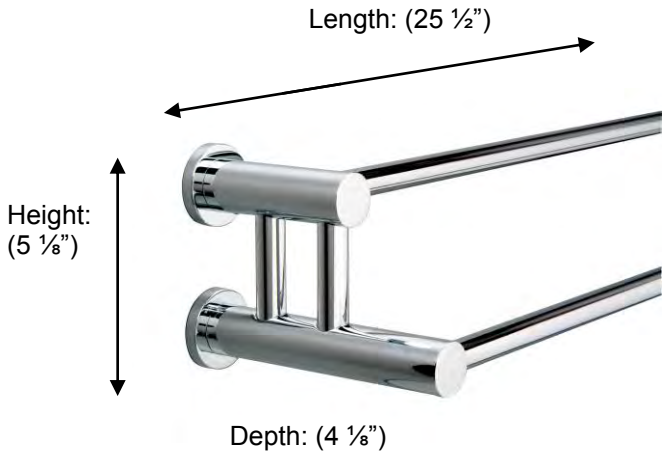

M6727 Contemporary Double Towel Rail, 24"

Description:
Contemporary Double Towel Rail, 24"

Finishes:
CR – Chrome

Material:
Brass

Method of Attachment:
Direct to wall

| | |
|--|----------------|
| Country of Origin: | United Kingdom |
|  | |