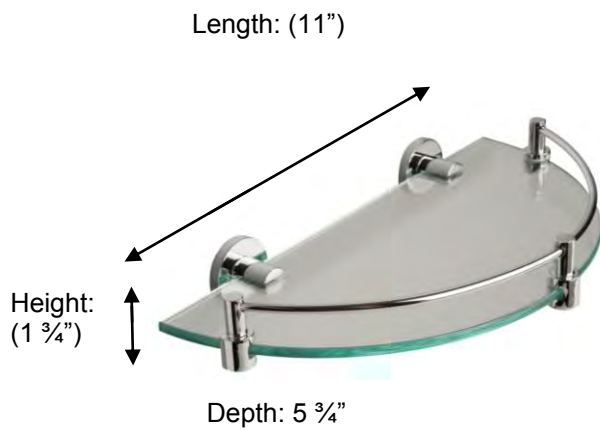

M668 Glass Cloakroom Shelf with Gallery

Description:

Glass Cloakroom Shelf with gallery

Finishes:

CR - Chrome

Material:

Brass
Tempered glass

Method of Attachment:

Direct to wall

Country of Origin:

United Kingdom