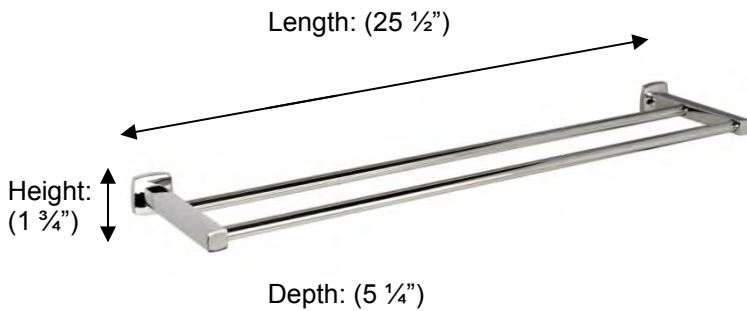

M6427 Double Towel Rail, 24"

Description:
Double towel rail, 24"

Finishes:
CR – Chrome

Material:
Brass

Method of Attachment:
Direct to wall

Country of Origin:

United Kingdom