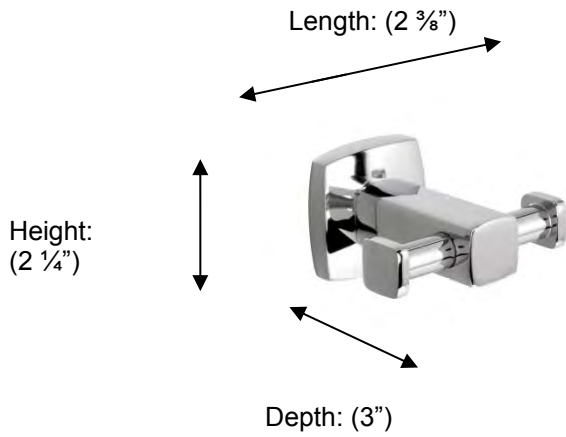

## M6423 Double Robe Hook

**Description:**  
Double robe hook

**Finishes:**  
CR – Chrome

**Material:**  
Brass

**Method of Attachment:**  
Direct to wall

**Country of Origin:**

United Kingdom