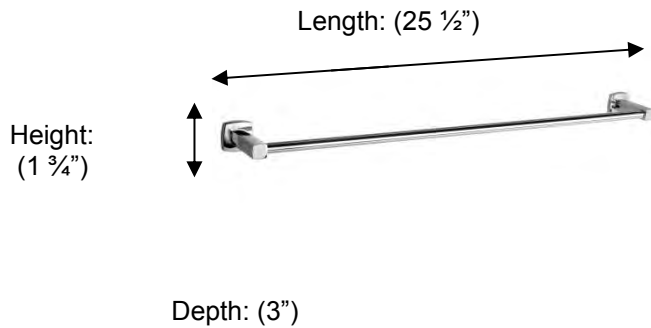

Miller
FINE BATHROOM INTERIORS **Denver**

M6416 Towel Rail, 24"

Description:
Towel rail, 24"

Finishes:
CR – Chrome

Material:
Brass

Method of Attachment:
Direct to wall

Country of Origin:

United Kingdom