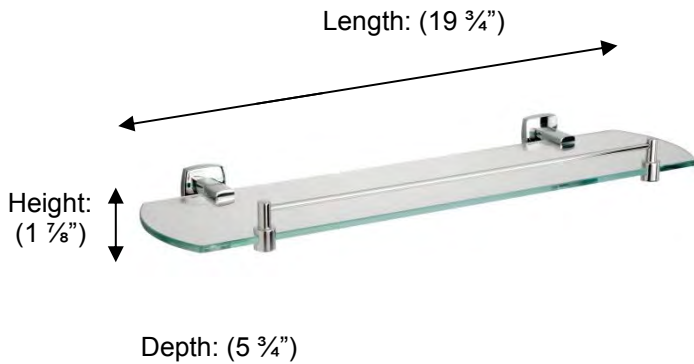

*Miller*  
FINE BATHROOM INTERIORS **Denver**

**M6402 Glass Shelf, 18"**

**Description:**  
Glass Shelf, 18"

**Finishes:**  
CR – Chrome

**Material:**  
Brass  
Tempered glass

**Method of Attachment:**  
Direct to wall