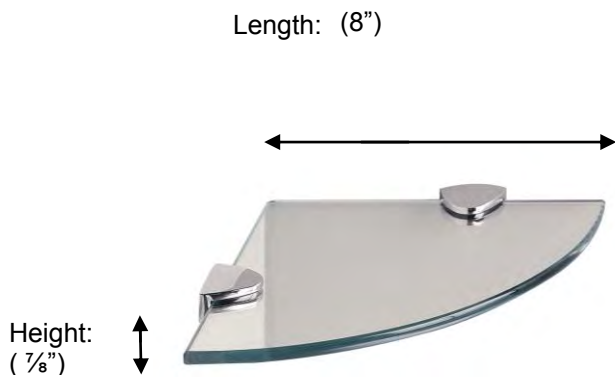

## M292320 Glass Corner Shelf

**Description:**  
Glass Corner Shelf

**Finishes:**  
CR - Chrome

**Material:**  
Brass  
Tempered glass

**Method of Attachment:**  
Direct to wall

**Country of Origin:**

United Kingdom