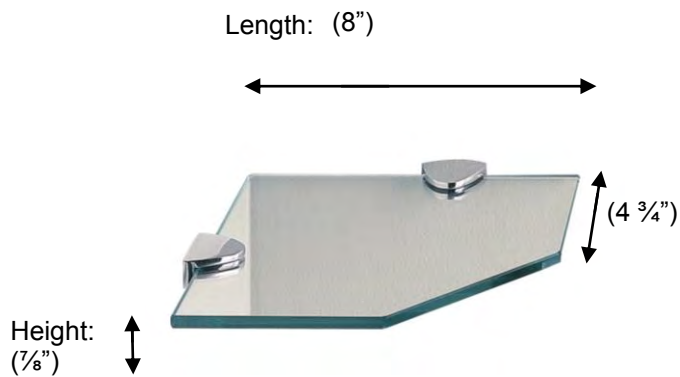

## M292020 Glass Corner Shelf

**Description:**  
Glass Corner Shelf

**Finishes:**  
CR - Chrome

**Material:**  
Brass  
Tempered glass

**Method of Attachment:**  
Direct to wall

<b>Country of Origin:</b>	United Kingdom
---------------------------	----------------