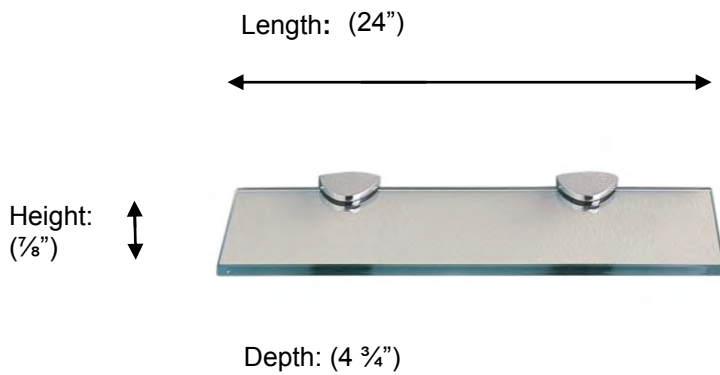

*Miller*  
FINE BATHROOM INTERIORS **Classic**

**M291420 Glass Shelf, 24"**

**Description:**  
Glass Shelf, 24"

**Finishes:**  
CR - Chrome

**Material:**  
Brass  
Tempered glass

**Method of Attachment:**  
Direct to wall

<b>Country of Origin:</b>	United Kingdom
---------------------------	----------------

All Dimensions are approximate