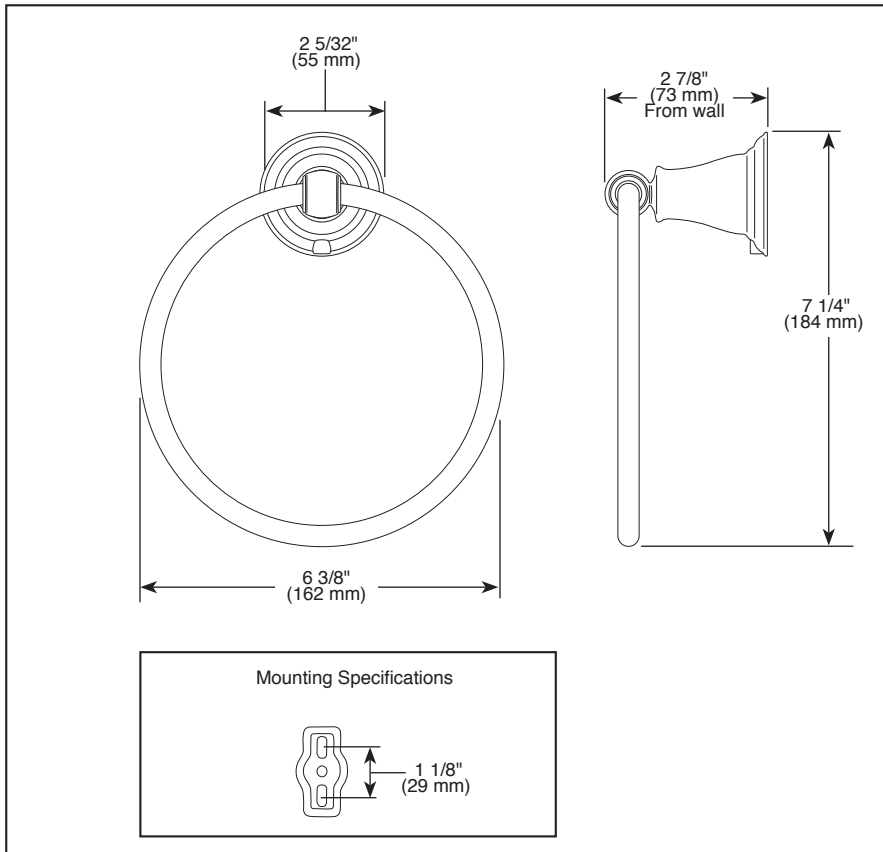

ACCESSORIES

- Windemere® Bath Collection
- Towel Ring

Submitted Model No.: _____

Specific Features: _____

STANDARD SPECIFICATIONS:

- Wood blocking is preferable behind all wall surfaces. If wood blocking is not available, the following fasteners are suggested: Tile/Masonry-Plastic or lead Anchors Plaster/drywall-Toggle bolts.
- Mounting hardware included with product.