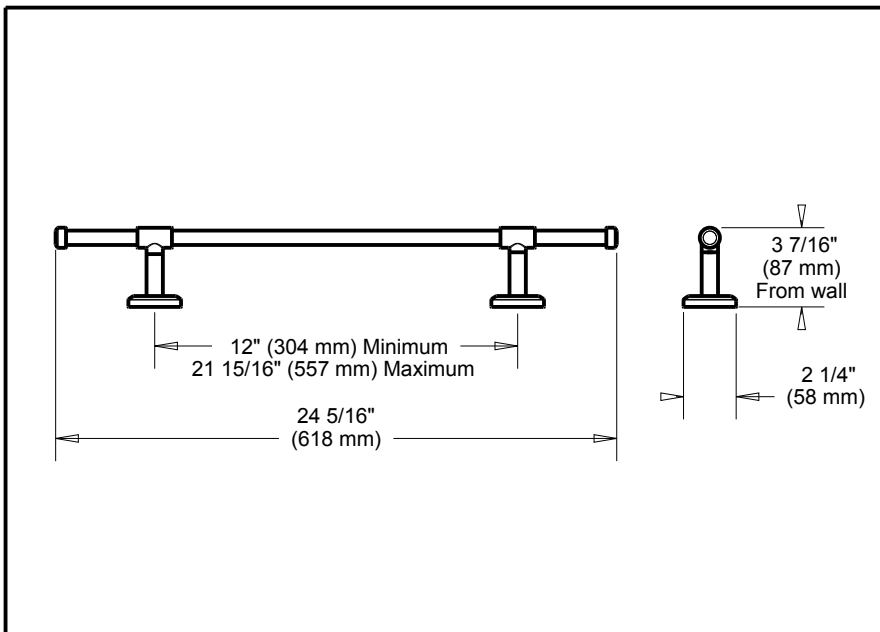

DELTA[®]

ACCESSORIES

- Westdale™ Bath Collection
- Adjustable Towel Bar

Submitted Model No.: _____

Specific Features: _____

STANDARD SPECIFICATIONS:

- Mounting hardware and mounting template included with product.