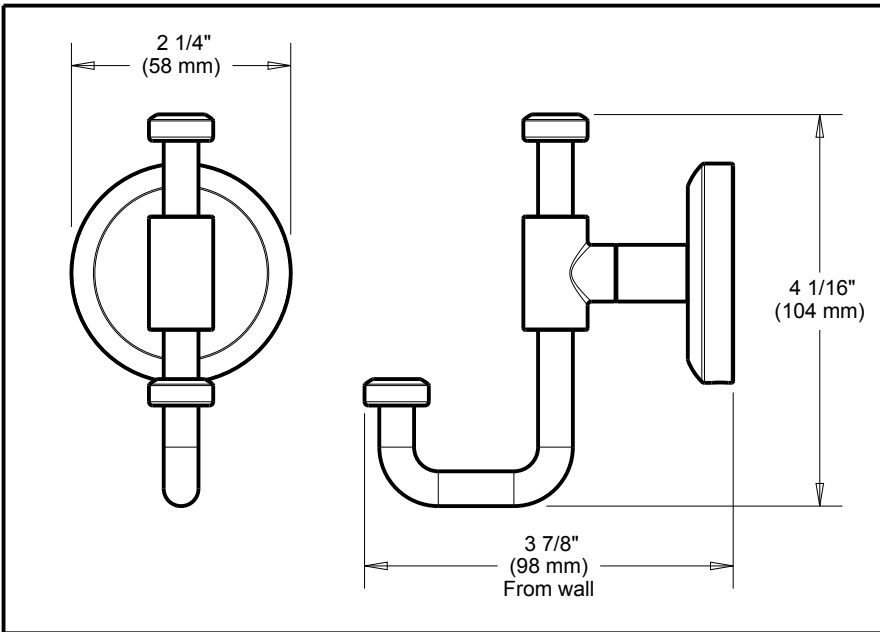

## ACCESSORIES

- Westdale™ Bath Collection
- Towel Hook

Submitted Model No.: \_\_\_\_\_

Specific Features: \_\_\_\_\_

### STANDARD SPECIFICATIONS:

- Mounting hardware and mounting template included with product.