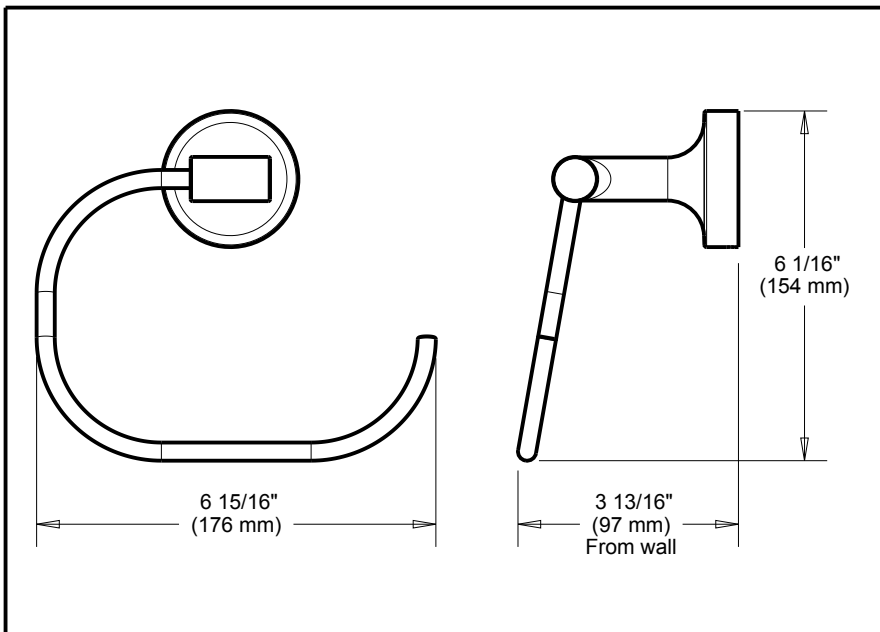

ACCESSORIES

- Voisin™ Bath Collection
- Towel Ring

Submitted Model No.: _____

Specific Features: _____

STANDARD SPECIFICATIONS:

- Wood blocking is preferable behind all wall surfaces. If wood blocking is not available, the following fasteners are suggested: Tile/Masonry-Plastic or lead Anchors Plaster/drywall-Toggle bolts.
- Mounting hardware and mounting template included with product.